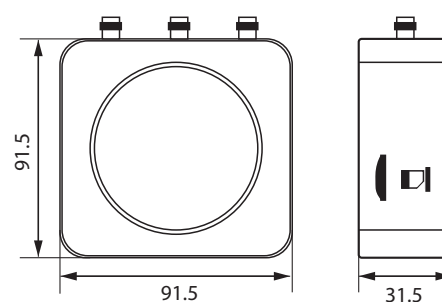

Datasheet

Galaxy 4G Router

CAT. NO. 659192

Nominal Input Voltage	230 - 240 V a.c. 50 Hz
Power Consumption	15 W
Connection	Ethernet (RJ45) and 4G*
Operating Temperature	-25°C to 70°C
Storage Temperature	-20°C to 85°C
IP Rating	IP30
Humidity Rating	5% to 95%
Weight	150 g
Compliance	AS/NZS 62368.1, AS/CA S042.4, AS/NZS 2772.2, CISPR 32, AS/NZS 4268
Product Marking	

* Contact your service provider for sim card, coverage and connectivity.

FEATURES

- 4G cellular connection to Galaxy stations
- Wall-mount
- Easy to configure
- 5 Year Warranty

DIMENSIONS

Note: All the dimensions are in mm.